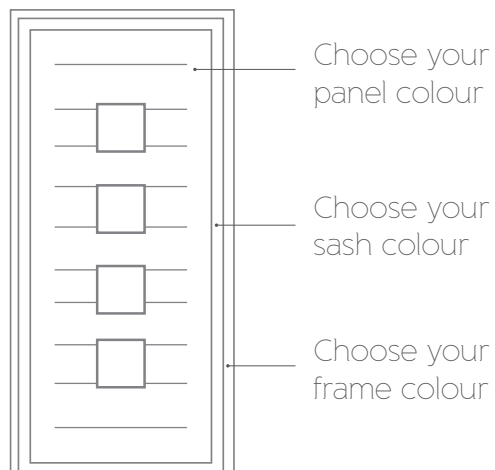

Whatever your colour preference, with over 150 different RAL shades to choose from, you can be sure to find one that suits your taste – no matter how subtle or flamboyant it may be.

Ranging from bright primary shades through to candy pastels and deeper earthy tones, the extensive colour palette is guaranteed to offer inspiration to homeowners and interior designers alike. Of course, the usual favourites of black, white and all of the popular metallic shades in between are also on offer.

Additionally, different colours can be selected on the frame, sash and the panel, meaning that it's easy to create your own unique look.

A dual colour option is also available, so your chosen exterior colour(s) can complement the building style, while the interior can blend in or contrast with your internal colour scheme.

Don't be afraid to go for a bold hue that makes your entranceway pop. Or, for a more subtle look, a more conservative colour will complement most interiors. Popular combinations include a vibrant red or blue door paired with white frame for a friendly high-contrast aesthetic. Or for a fresh seaside feel, a light and dark blue juxtaposition works wonderfully. And if it's a classic contrast you're seeking, nothing beats a timeless black and white pairing.

Many of our RAL colours also come with the option of a matt, satin or gloss finish, giving you plenty of choice to make a great first impression.

Panel Option: SE 01
Door Colour: 6029M
Frame Colour: 9910G