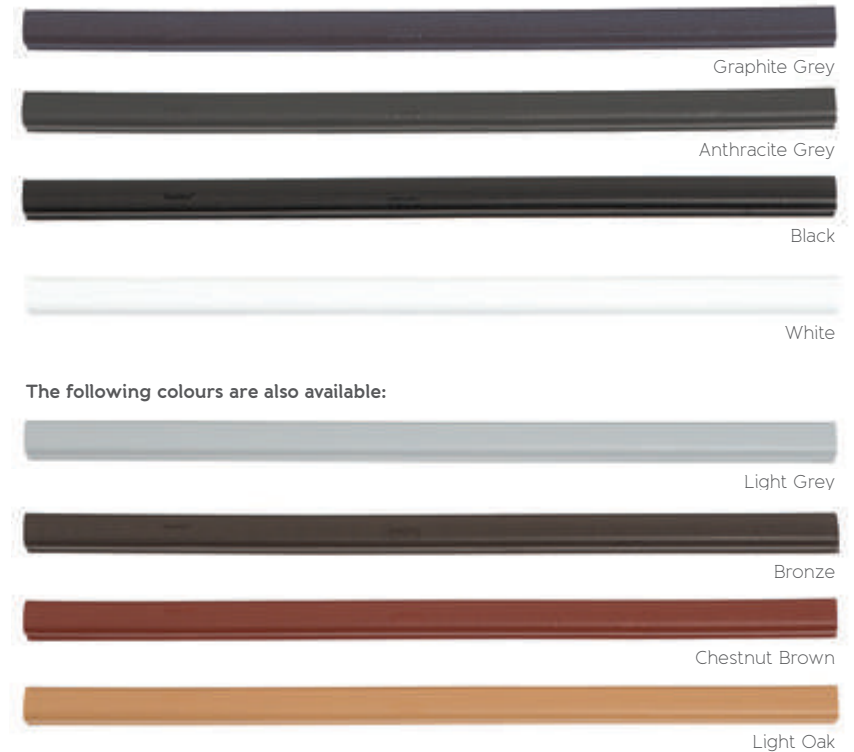

Door Colour	Recommended Q-lon Colour
A. 7015M and 9007M	Graphite Grey
B. 7016M	Anthracite Grey
C. 7021M and 9005M	Black
D. 9910G and 9910M	White

Colours shown here may not be 100% representative. Visit your local showroom or contact Origin directly for physical samples.