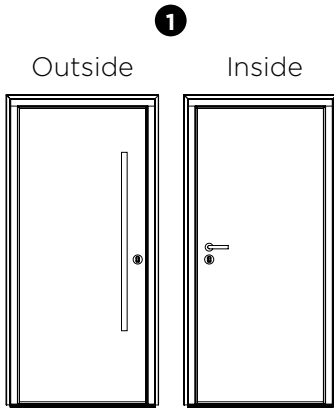

Handle Options

Option 1

Outside - bar handle
+ round escutcheon plate

Inside - Karcher lever handle
+ round escutcheon plate