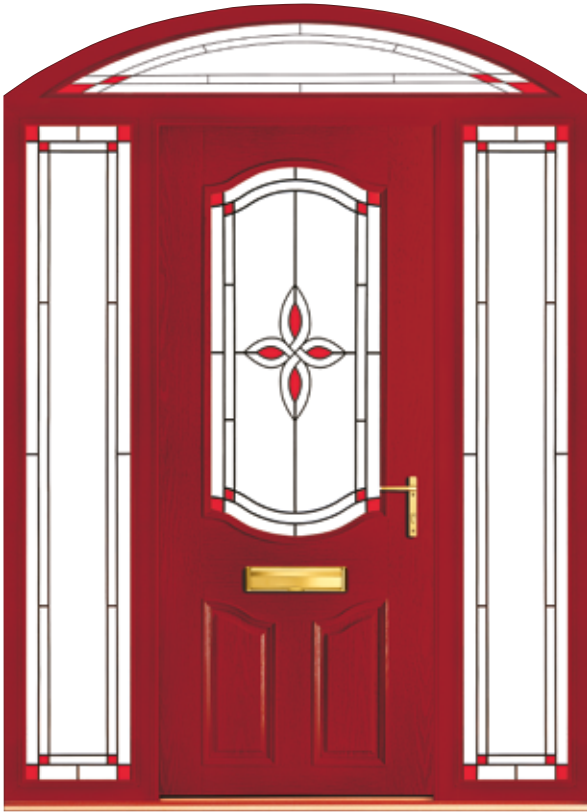

APT2 LF547

Pic shows clear glass in sidelight. All sidelights are available with a decorative design to match the door glass or with clear/clear or clear/obscure glass.

Fused tile and sandblasted design
See p84 for fused tile options.

* Sidelight design to match B07 will depend on the sidelight width.

Every effort has been made to reproduce the colour of our Apeer doors and the coloured film in the decorative glass designs. However, printing constraints will give rise to some colour deviation. All Apeer70 doors are triple glazed as standard. All Apeer44 doors are double glazed as standard. Please note the grain on the GRP Apeer door does not replicate the grain on the frames as it is a PVC foil.