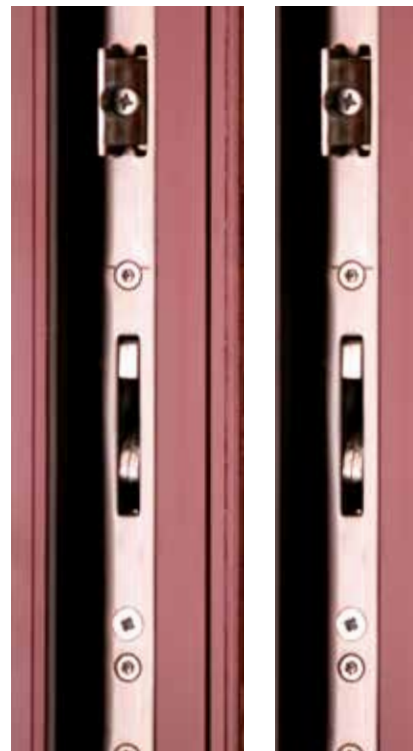

Apeer 44

44mm of high density polyurethane foam, handmade double glazed Q Seal warm edge Super Spacer system, matched timber effect raised mouldings, flush fit, lifelike grain. (Apeer44 doors are not available in the contemporary style.)