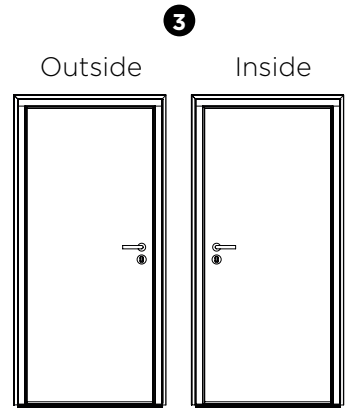

Inside - Karcher lever handle
+ round escutcheon plate

Option 3

Outside - Karcher lever handle
+ round escutcheon plate

Inside - Karcher lever handle
+ round escutcheon plate

Please note: The Silka range is available with the waist high locking system only