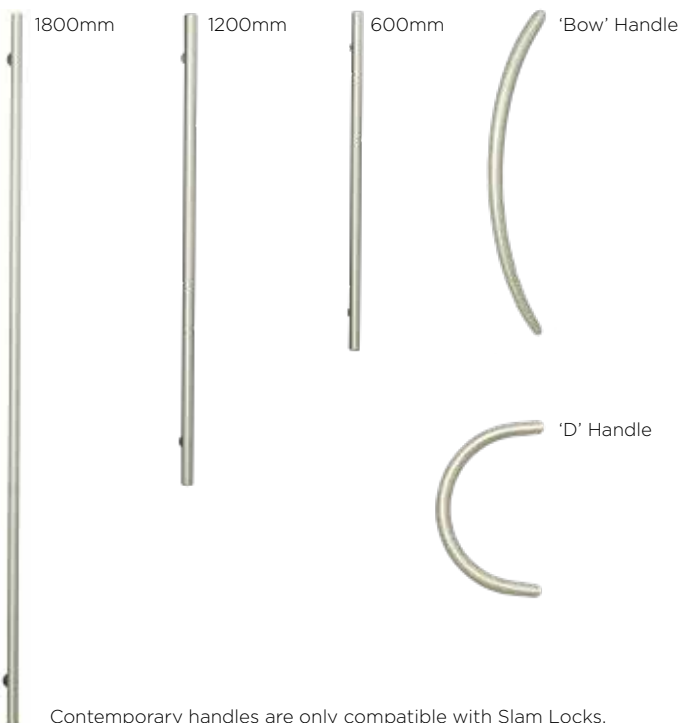

LD0 Anthracite Grey

For more information see lumiwindows.com or contact us at sales@lumiwindows.com or **03300415014**

All Glass Glazed Door

Door Accessories

To complement our Apeer doors, we offer a range of high quality door furniture and door hardware. All door accessories are covered by a four-year surface finish guarantee.

Classic Lever Handles (also available with split handle)

Classic Lever Pad Handles (with split handle)

Contemporary Door Handles (only available in stainless steel)

Escutcheon Plate

Also available in brass