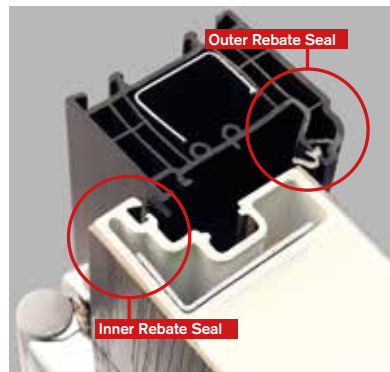

A-RATED by design

Double Rebate

Apeer70's double rebate system adds additional draught protection by creating an internal secondary rebated seal.

Triple Glazed*

For better insulation every Apeer70 is equipped with toughened triple glazed units and Apeer44 with double glazed units. Glazed units are also available with Low E glass and can be gas filled to offer improved thermal performance.