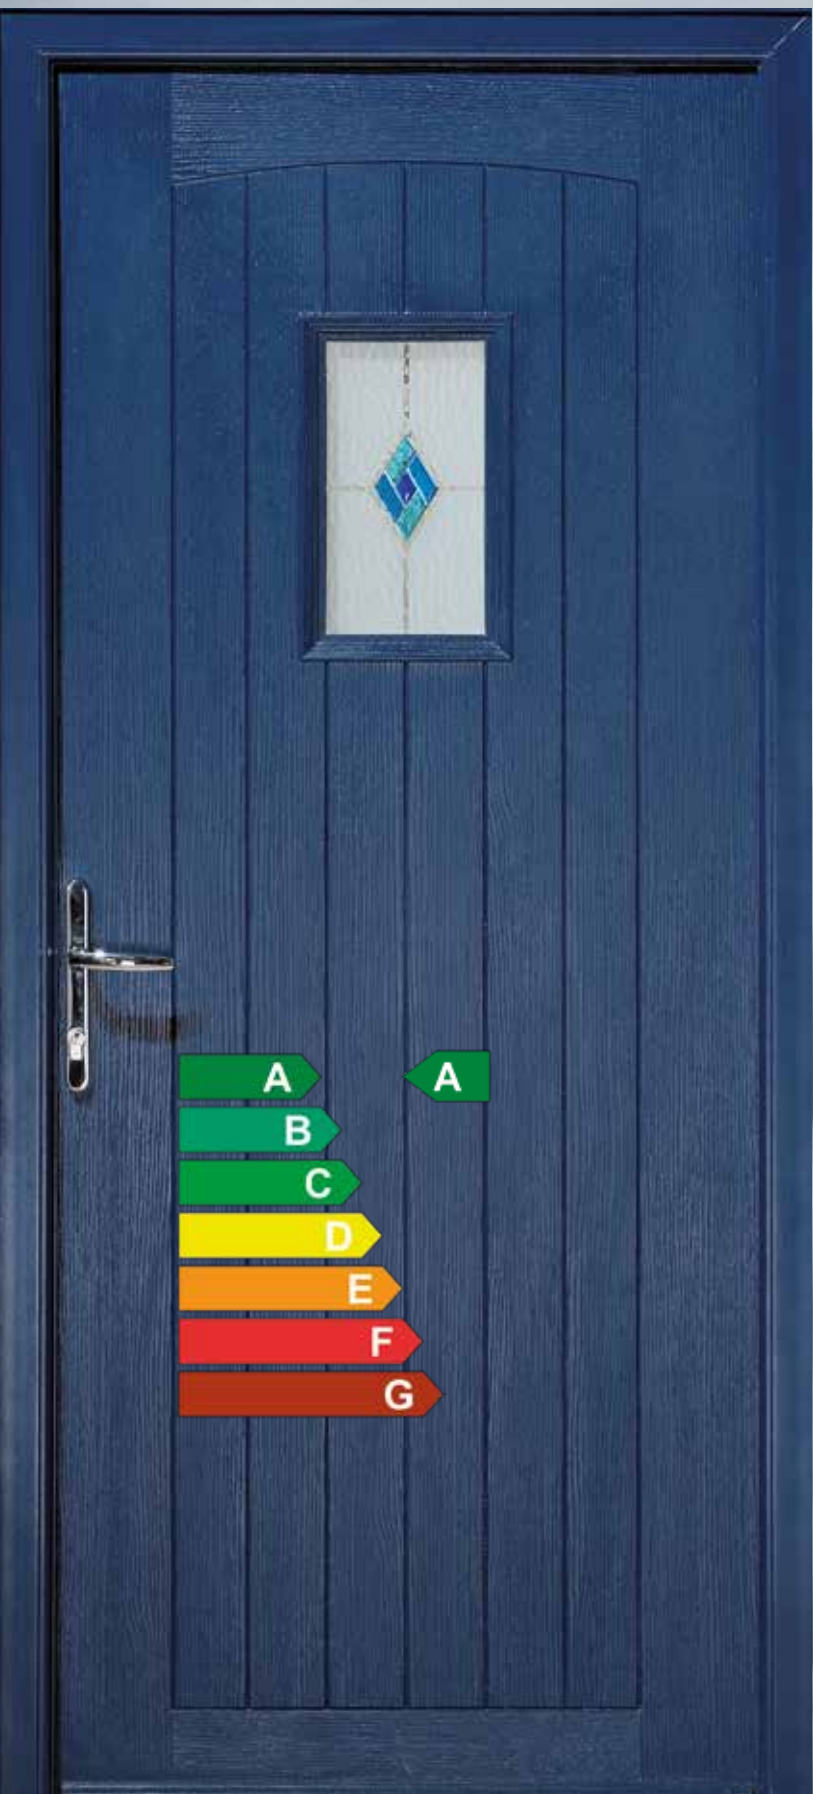

*Low E glass is only available in clear.

The Apeer logo, featuring a stylized blue 'A' shape to the left of the word 'Apeer' in a bold, sans-serif font.

Choose from either one of our two main formats - Apeer70 and Apeer 44*