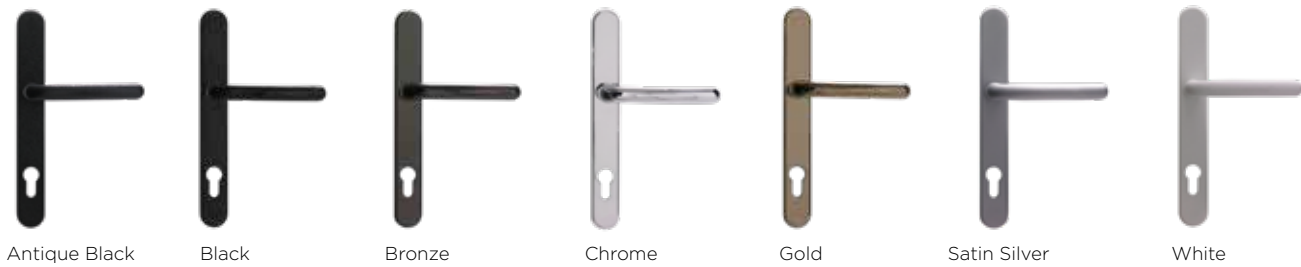

LD0 Anthracite Grey

For more information see lumiwindows.com or contact us at sales@lumiwindows.com or **03300415014**

All Glass Glazed Door

Door Accessories

To complement our Apeer doors, we offer a range of high quality door furniture and door hardware. All door accessories are covered by a four-year surface finish guarantee.

Classic Lever Handles (also available with split handle)

Classic Lever Pad Handles (with split handle)

Contemporary Door Handles (only available in stainless steel)

Escutcheon Plate

Also available in brass