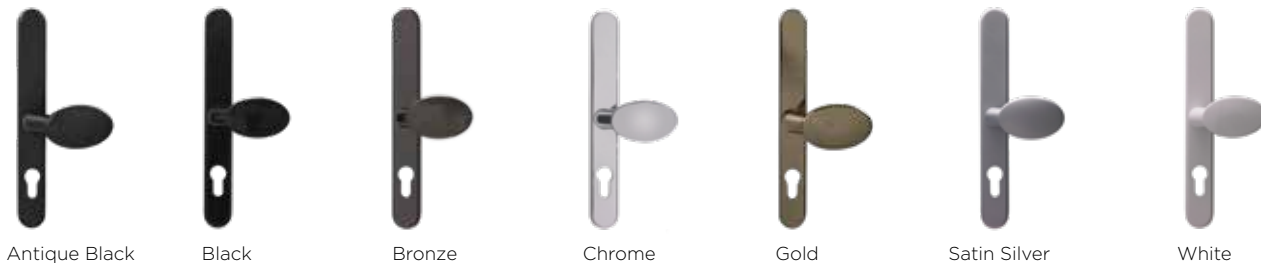

LD0 Anthracite Grey

For more information see lumiwindows.com or contact us at sales@lumiwindows.com or **03300415014**

All Glass Glazed Door

Door Accessories

To complement our Apeer doors, we offer a range of high quality door furniture and door hardware. All door accessories are covered by a four-year surface finish guarantee.

Classic Lever Handles (also available with split handle)

Classic Lever Pad Handles (with split handle)

Contemporary Door Handles (only available in stainless steel)

Escutcheon Plate

Also available in brass