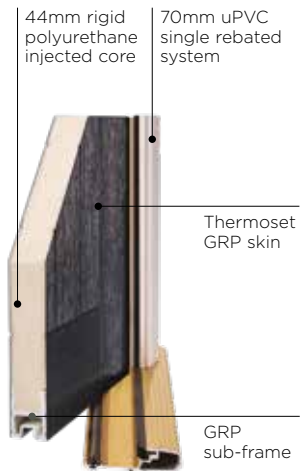

Apeer44

Mobility Access Threshold MDS80/2 (15mm)

Distance from bottom of door leaf to bottom of threshold 18mm