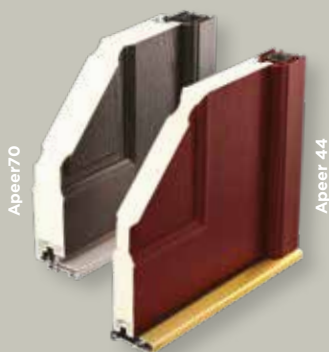

*Low E glass is only available in clear.

The Apeer logo, featuring a stylized blue 'A' shape to the left of the word 'Apeer' in a bold, sans-serif font.

Choose from either one of our two main formats - Apeer70 and Apeer 44*